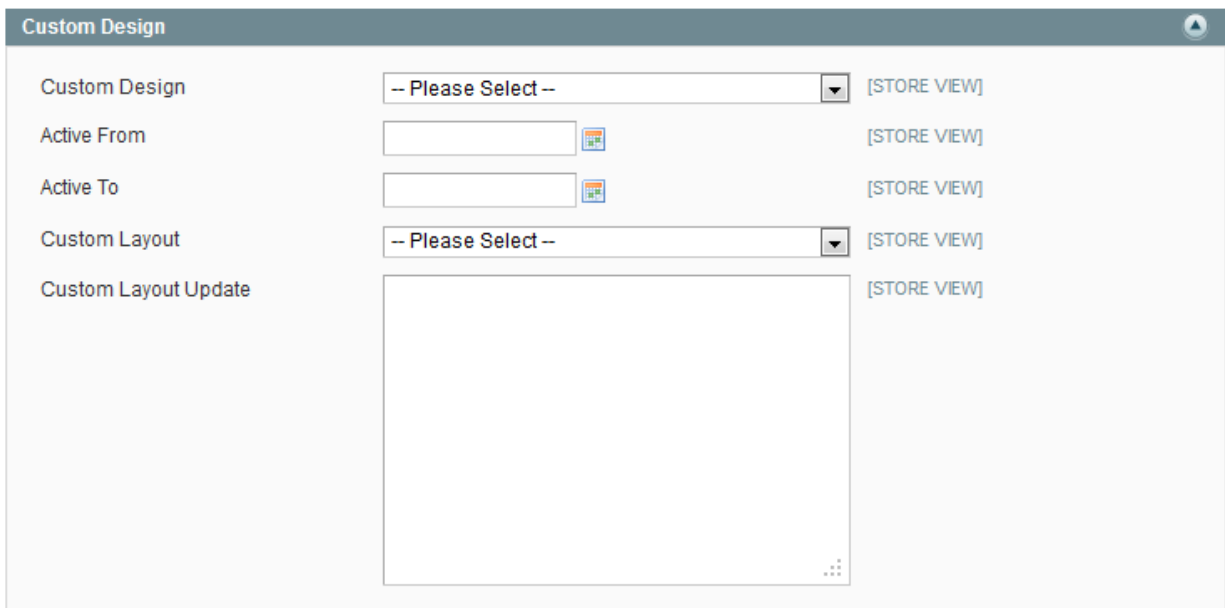

- Search Engine Unique ID: Google Custom Search Engine ID, You can create one in here <http://www.google.com/cse/>
- Language: the language use for the google custom search engine
- Style: the style for the google custom search engine
- Auto Complete: enable/disable Google custom search auto complete feature
- Custom CSS: You can add additional custom CSS in here to format the google custom search

Example: Make the Google Custom Search result background transparent

```
.cse .gsc-control-cse, .gsc-control-cse {
    background-color: transparent;
    border: none;
}
```

- Title: The title for the Google Custom Search page
- Description: The description for the google custom Search page (allow html)
- Meta Title: the meta title for the Google Custom Search page for SEO
- Meta Keywords: the keywords for Google Custom Search page for SEO
- Meta Description: the meta description for Google Custom Search page for SEO
- URL Key: the SEF (Search Engine Friendly) link use for SEO
- Page Layout: the page layout you want to set for the Google Custom Search page

b. Custom Design Config

- Custom Design: The theme you want to set for Google Custom Search page